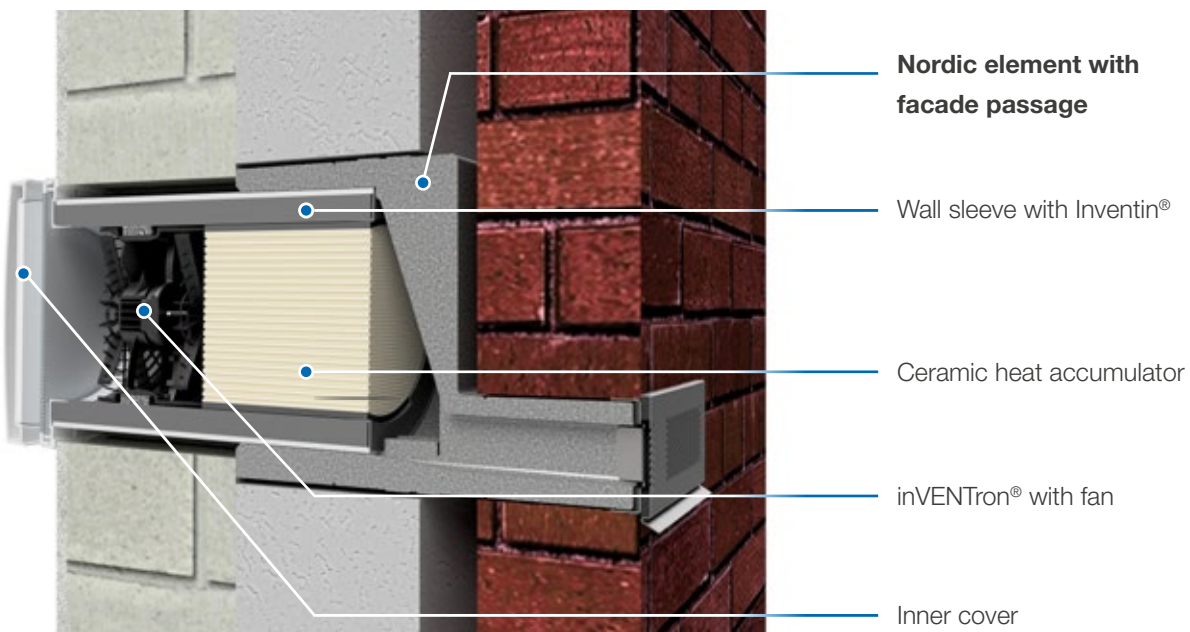

Example: iV14-Zero with Nordic external closure | Clinker facade