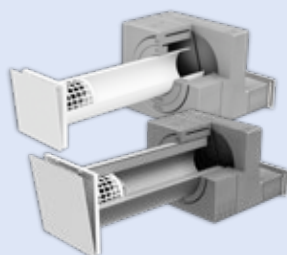

aV100/160 ALD Nordic
Wall vent