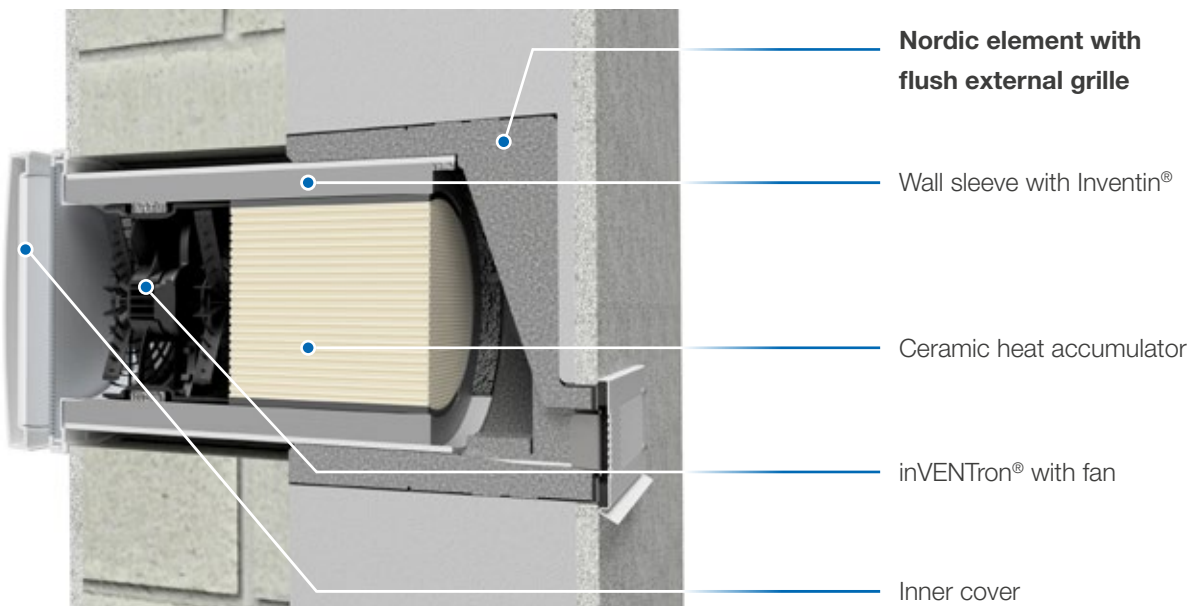

Example: iV14-Zero with Nordic external closure | ETICS

iV14-MaxAir Nordic
Strong performance plus